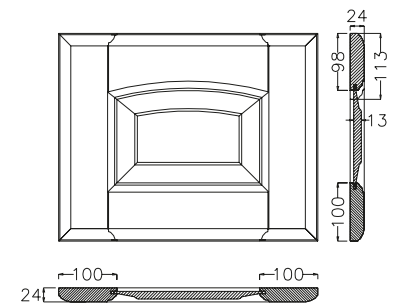

cod. **404** SP. 24 MM **NEW**

VERONICA

ante in frassino laccato a poro aperto grigio fumo
doors ash with open-pore lacquer finish smoke grey

SP. 24 MM

ante vetro in frassino laccato a poro aperto grigio fumo
glass doors ash with open-pore lacquer finish smoke grey

SP. 24 MM