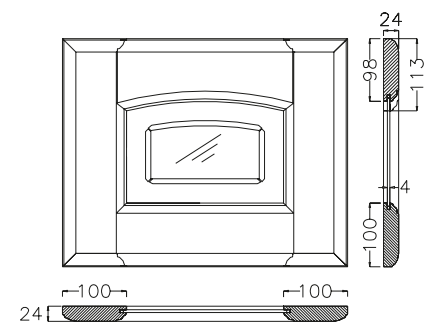

cod. **404** SP. 24 MM **NEW**

VERONICA

ante in frassino laccato a poro aperto grigio luce
doors ash with open-pore lacquer finish light grey

SP. 24 MM

ante vetro in frassino laccato a poro aperto grigio luce
glass doors ash with open-pore lacquer finish light grey

SP. 24 MM