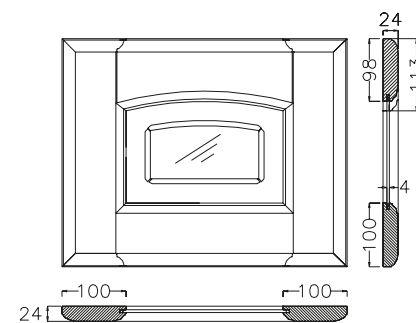

cod. **404** SP. 24 MM **NEW**

VERONICA

ante in frassino laccato a poro aperto cammello
doors ash with open-pore lacquer finish camel

SP. 24 MM

ante vetro in frassino laccato a poro aperto cammello
glass doors ash with open-pore lacquer finish camel

vetro molato satinato
(opz.592)
ground and frosted
(opt. 592)

vetro molato bronzo
(opz.592B)
ground and bronzed
(opt. 592B)

vetro molato fumè
(opz.592F)
ground and smoked
(opt. 592F)

SP. 24 MM