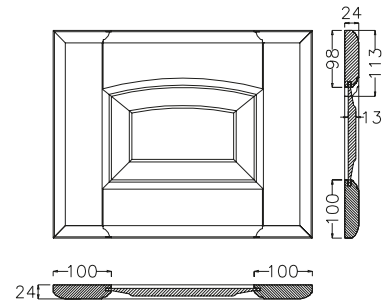

cod. **404** SP. 24 MM **NEW**

VERONICA

ante in frassino laccato a poro aperto piombo
doors ash with open-pore lacquer finish lead

SP. 24 MM

ante vetro in frassino laccato a poro aperto piombo
glass doors ash with open-pore lacquer finish lead

vetro molato satinato
(opz.598)
ground and frosted
(opt. 598)

vetro molato bronzo
(opz.598B)
ground and bronzed
(opt. 598B)

vetro molato fumè
(opz.598F)
ground and smoked
(opt. 598F)

SP. 24 MM