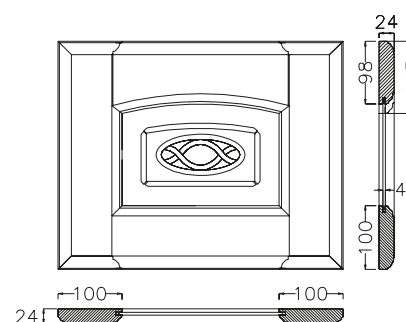

*colori in pronta consegna
available colours*

SP. 24 MM

inglesina con vetro antico
"F" (opz.588I)
glass panels with antique
glass "F" (opt. 588I)