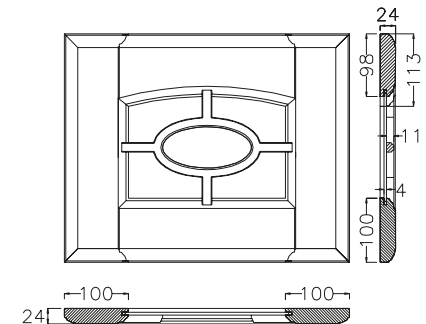

inglesina con formella
in ceramica dipinta a mano
deco floreale,
vetro antico "F" (opz.589IF)
glass panels with
hand-painted ceramic tile with
floral decoration, antique
glass "F" (opt. 589IF)

SP. 24 MM