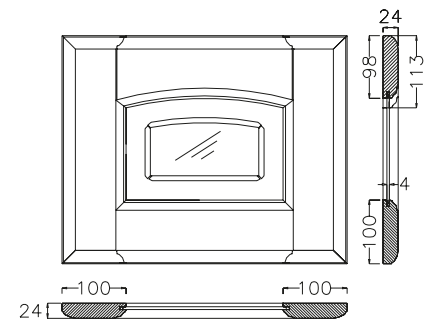

cod. **404** SP. 24 MM **NEW**

VERONICA

ante in frassino laccato a poro aperto piombo
doors ash with open-pore lacquer finish lead

SP. 24 MM

ante vetro in frassino laccato a poro aperto piombo
glass doors ash with open-pore lacquer finish lead

vetro molato satinato
(opz.598)
ground and frosted
(opt. 598)

vetro molato bronzo
(opz.598B)
ground and bronzed
(opt. 598B)

vetro molato fumè
(opz.598F)
ground and smoked
(opt. 598F)

SP. 24 MM