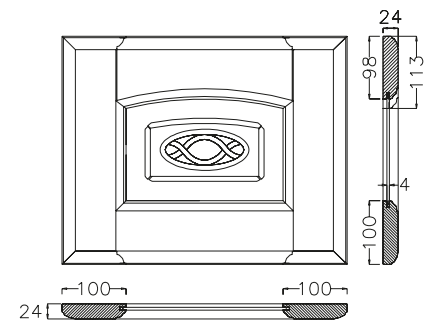

*colori in pronta consegna
available colours*

SP. 24 MM

inglesina con vetro antico
"F" (opz.589I)
glass panels with antique
glass "F" (opt. 589I)