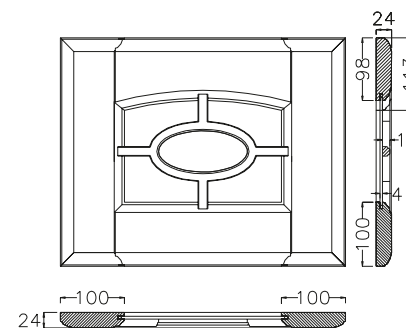

cod. **404** SP. 24 MM **NEW**

VERONICA

ante vetro in massello di indica laccato bianco assoluto decapè grigio
glass doors solid walnut absolute white lacquer pickled grey indica

*colori in pronta consegna
available colours*

SP. 24 MM

SP. 24 MM