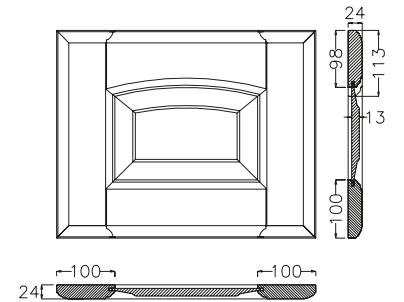

cod. **404** SP. 24 MM **NEW**

VERONICA

ante in frassino laccato a poro aperto grigio luce
doors ash with open-pore lacquer finish light grey

SP. 24 MM

ante vetro in frassino laccato a poro aperto grigio luce
glass doors ash with open-pore lacquer finish light grey

SP. 24 MM