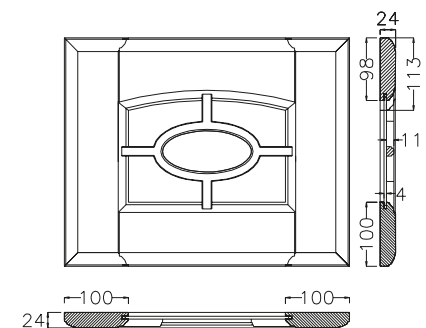

cod. **404** SP. 24 MM

VERONICA

ante vetro in frassino argilla decapè grigio spazzolato a poro aperto
glass doors in open-pore brushed pickled clay grey ash

colori in pronta consegna
available colours

SP. 24 MM

SP. 24 MM