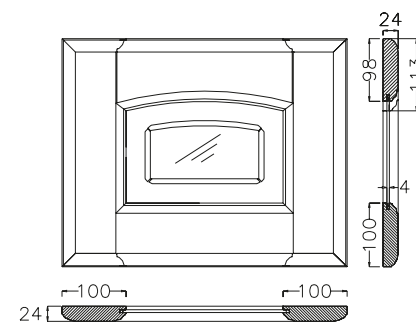

cod. **404** SP. 24 MM **NEW**

VERONICA

ante in frassino laccato a poro aperto sahara
doors ash with open-pore lacquer finish sahara

SP. 24 MM

ante vetro in frassino laccato a poro aperto sahara
glass doors with open-pore lacquer finish sahara

SP. 24 MM