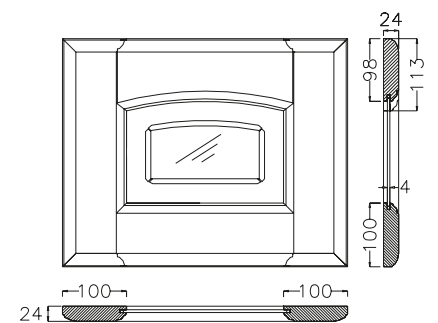

cod. **404** SP. 24 MM **NEW**

VERONICA

ante in frassino laccato a poro aperto bianco artico
doors ash with open-pore lacquer finish arctic white

SP. 24 MM

ante vetro in frassino laccato a poro aperto bianco artico
glass doors ash with open-pore lacquer finish arctic white

SP. 24 MM