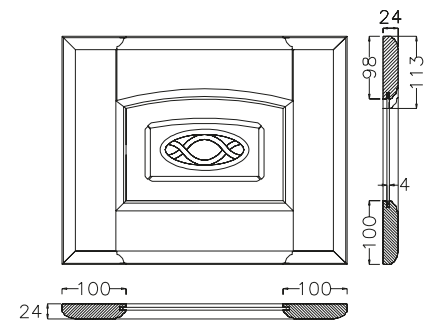

*colori in pronta consegna
available colours*

SP. 24 MM

inglesina con vetro antico
"F" (opz.583I)
glass panels with antique
glass "F" (opt. 583I)