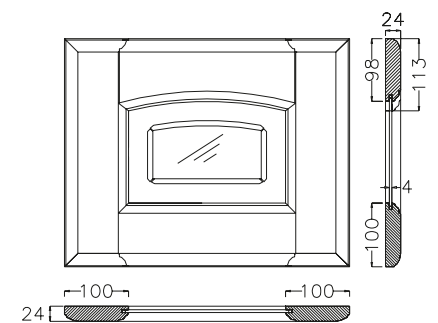

cod. **404** SP. 24 MM **NEW**

VERONICA

ante in frassino laccato a poro aperto grigio fumo
doors ash with open-pore lacquer finish smoke grey

SP. 24 MM

ante vetro in frassino laccato a poro aperto grigio fumo
glass doors ash with open-pore lacquer finish smoke grey

SP. 24 MM