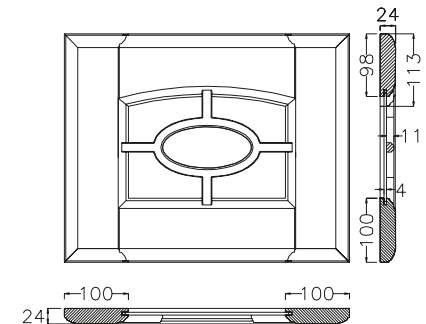

cod. **404** SP. 24 MM

VERONICA

ante vetro frassino bianco decapè spazzolato a poro aperto
glass doors in open-pore brushed pickled white ash

*colori in pronta consegna
available colours*

SP. 24 MM

SP. 24 MM