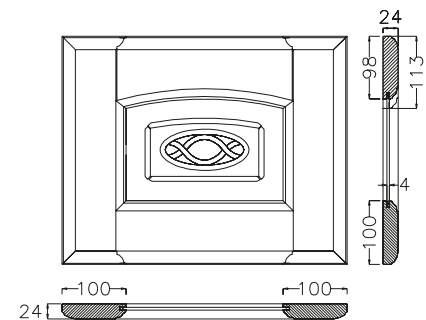

colori in pronta consegna
available colours

SP. 24 MM

inglesina con vetro antico
"F" (opz.587I)
glass panels with antique
glass "F" (opt. 587I)