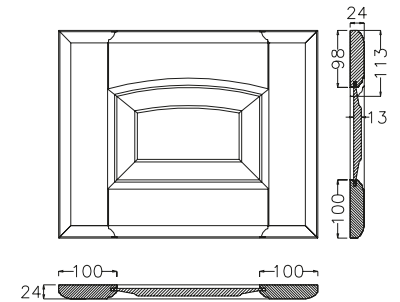

cod. **404** SP. 24 MM **NEW**

VERONICA

ante in frassino laccato a poro aperto grigio reale
doors ash with open-pore lacquer finish royal grey

SP. 24 MM

ante vetro in frassino laccato a poro aperto grigio reale
glass doors ash with open-pore lacquer finish royal grey

vetro molato satinato
(opz.595)
ground and frosted
(opt. 595)

vetro molato bronzo
(opz.595B)
ground and bronzed
(opt. 595B)

vetro molato fumè
(opz.595F)
ground and smoked
(opt. 595F)

SP. 24 MM