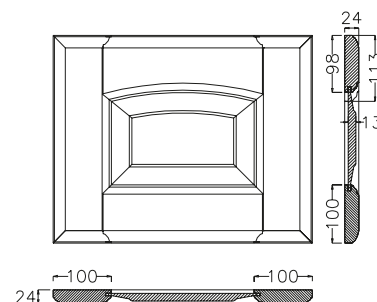

frontale cestone sahara (opz.591)
deep drawer front sahara (opt. 591)

frontale cassetto sahara (opz.591)
drawer front sahara (opt. 591)

SP. 24 MM

ante vetro in frassino laccato a poro aperto sahara
glass doors with open-pore lacquer finish sahara