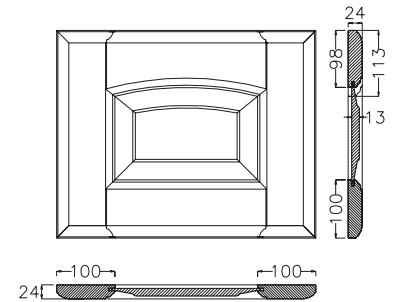

cod. **404** SP. 24 MM **NEW**

VERONICA

ante in frassino laccato a poro aperto bianco artico
doors ash with open-pore lacquer finish arctic white

SP. 24 MM

ante vetro in frassino laccato a poro aperto bianco artico
glass doors ash with open-pore lacquer finish arctic white

SP. 24 MM