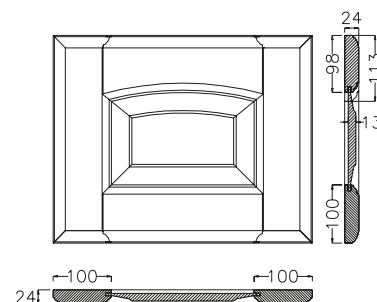

anta cammello (opz.592)
camel door (opt. 592)

frontale cestone
cammello (opz.592)
deep drawer front
camel (opt. 592)

frontale cassetto
cammello (opz.592)
drawer front
camel (opt. 592)

SP. 24 MM

ante vetro in frassino laccato a poro aperto cammello
glass doors ash with open-pore lacquer finish camel