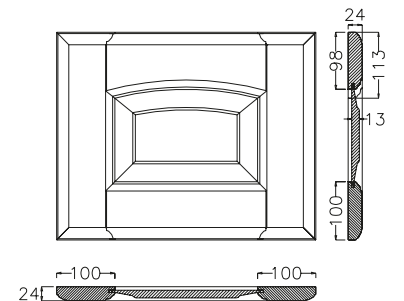

cod. **404** SP. 24 MM **NEW**

VERONICA

ante in massello di indica tinto noce spazzolato
doors in brushed solid walnut-stained indica

*colori in pronta consegna
available colours*

SP. 24 MM